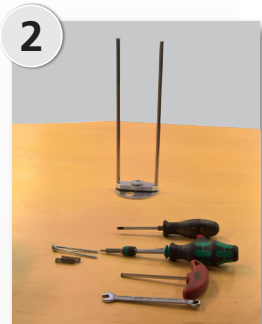

eCutter

– (dis)assembly manual

FSH machines

Change cutter

– in JUST 15 minutes

+45 8725 0015

GREENKEEPER HOTLINE

scan to watch
disassembly video...

scan to watch
assembly video...