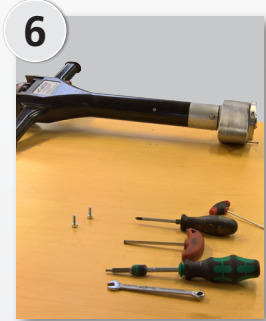

eCutter

– (dis)assembly manual

FSH machines

Change cutter

– in JUST 15 minutes

+45 8725 0015

GREENKEEPER HOTLINE

scan to watch
disassembly video...

scan to watch
assembly video...