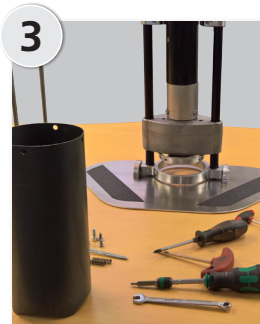

eCutter

– (dis)assembly manual

FSH machines

Change cutter

– in JUST 15 minutes

+45 8725 0015

GREENKEEPER HOTLINE

scan to watch
disassembly video...

scan to watch
assembly video...