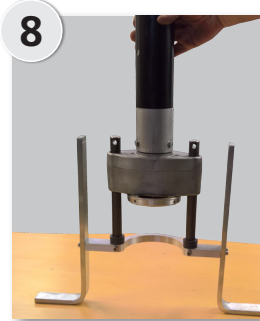

eCutter

– (dis)assembly manual

FSH machines

Change cutter

– in JUST 15 minutes

+45 8725 0015

GREENKEEPER HOTLINE

scan to watch
disassembly video...

scan to watch
assembly video...